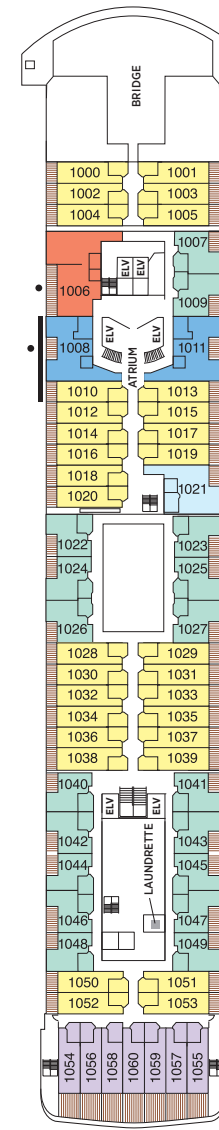

Seven Seas Voyager® DECK PLANS

- + 2-bedroom suite accommodates up to 6 guests (Up to one rollaway bed can be added to most suites, please inquire at time booking)
- ♿ Wheelchair accessible suites 761, 762, 859 and 860 have shower stall instead of bathtub
- Connecting suites
- Convertible sofa bed

- MS MASTER SUITE
- GS GRAND SUITE
- VS VOYAGER SUITE
- SS SEVEN SEAS SUITE
- A PENTHOUSE SUITE
- B PENTHOUSE SUITE
- C PENTHOUSE SUITE
- D CONCIERGE SUITE
- E CONCIERGE SUITE
- F SUPERIOR SUITE
- G DELUXE VERANDA SUITE
- H DELUXE VERANDA SUITE

OVERALL LENGTH... 670 ft.
BEAM (WIDTH)... 94.5 ft.
DRAFT... 23 ft.
SUITES... 349
GUESTS... 698
CREW... 455 International
GUEST DECKS... 9
GROSS TONNAGE... 42,363
CRUISING SPEED... 20 Knots
SHIP'S REGISTRY... Bahamas

CARD & CONFERENCE ROOM
THE CASINO
COMPASS ROSE
CONNOISSEUR CLUB
CONSTELLATION THEATER (LOWER)
VOYAGER LOUNGE

BOUTIQUE
CHARTREUSE
CLUB.COM
COFFEE CONNECTION
CONSTELLATION THEATER (UPPER)
CRUISE SALES
DESTINATION SERVICES
HORIZON LOUNGE
PRIME 7
RECEPTION & CONCIERGE

AEROBICS
BEAUTY SALON
FITNESS CENTER
LIBRARY
SERENE SPA & WELLNESS™

DECK 10

LA VERANDA
OBSERVATION LOUNGE
POOL BAR
POOL DECK
POOL GRILL
ICE CREAM BAR
SETTE MARI

GOLF NET
JOGGING TRACK
PADDLE TENNIS COURT
PUTTING GREEN
SHUFFLEBOARD
SPORTS DECK