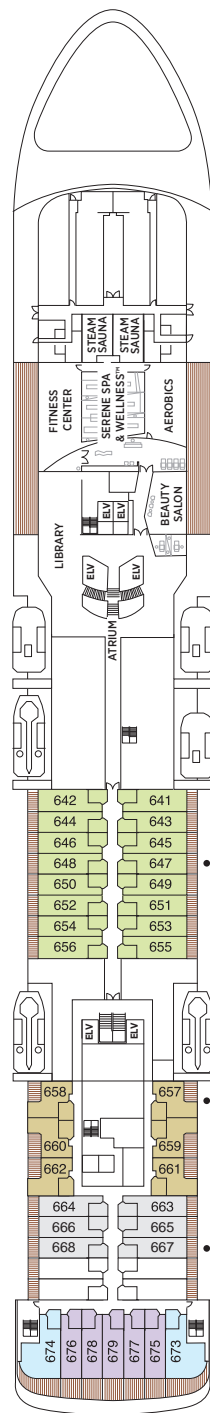

Seven Seas Voyager® DECK PLANS

- + 2-bedroom suite accommodates up to 6 guests (Up to one rollaway bed can be added to most suites, please inquire at time booking)
- ♿ Wheelchair accessible suites 761, 762, 859 and 860 have shower stall instead of bathtub
- Connecting suites
- Convertible sofa bed

- MS MASTER SUITE
- GS GRAND SUITE
- VS VOYAGER SUITE
- SS SEVEN SEAS SUITE
- A PENTHOUSE SUITE
- B PENTHOUSE SUITE
- C PENTHOUSE SUITE
- D CONCIERGE SUITE
- E CONCIERGE SUITE
- F SUPERIOR SUITE
- G DELUXE VERANDA SUITE
- H DELUXE VERANDA SUITE

OVERALL LENGTH... 670 ft.
 BEAM (WIDTH)... 94.5 ft.
 DRAFT... 23 ft.
 SUITES... 349
 GUESTS... 698
 CREW... 455 International
 GUEST DECKS... 9
 GROSS TONNAGE... 42,363
 CRUISING SPEED... 20 Knots
 SHIP'S REGISTRY... Bahamas

DECK 4

CARD & CONFERENCE ROOM
 THE CASINO
 COMPASS ROSE
 CONNOISSEUR CLUB
 CONSTELLATION THEATER (LOWER)
 VOYAGER LOUNGE

DECK 5

BOUTIQUE
 CHARTREUSE
 CLUB.COM
 COFFEE CONNECTION
 CONSTELLATION THEATER (UPPER)
 CRUISE SALES
 DESTINATION SERVICES
 HORIZON LOUNGE
 PRIME 7
 RECEPTION & CONCIERGE