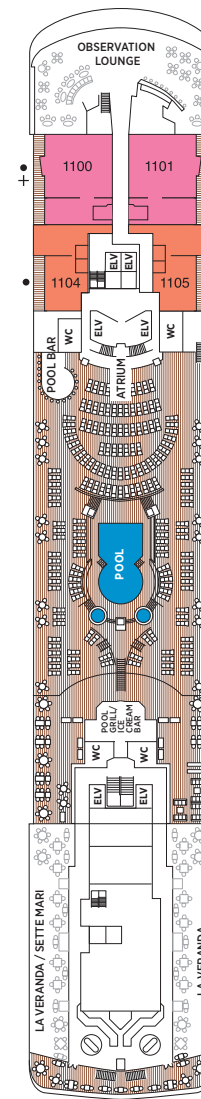

DECK 11

LA VERANDA
OBSERVATION LOUNGE
POOL BAR
POOL DECK
POOL GRILL
ICE CREAM BAR
SETTE MARI