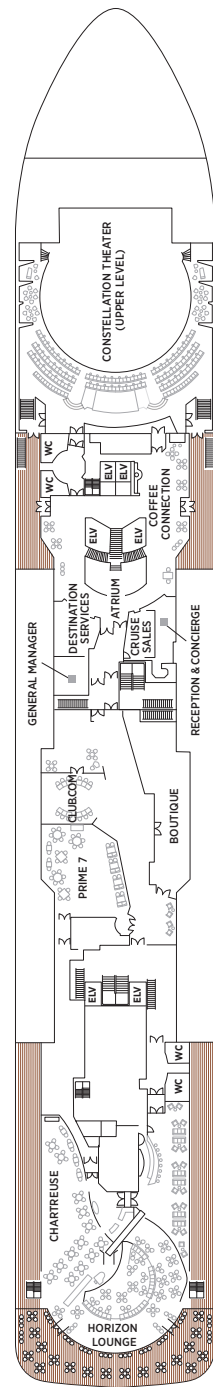

Seven Seas Voyager® DECK PLANS

- + 2-bedroom suite accommodates up to 6 guests (Up to one rollaway bed can be added to most suites, please inquire at time booking)
- ♿ Wheelchair accessible suites 761, 762, 859 and 860 have shower stall instead of bathtub
- Connecting suites
- Convertible sofa bed

- MS MASTER SUITE
- GS GRAND SUITE
- VS VOYAGER SUITE
- SS SEVEN SEAS SUITE
- A PENTHOUSE SUITE
- B PENTHOUSE SUITE
- C PENTHOUSE SUITE
- D CONCIERGE SUITE
- E CONCIERGE SUITE
- F SUPERIOR SUITE
- G DELUXE VERANDA SUITE
- H DELUXE VERANDA SUITE

OVERALL LENGTH... 670 ft.
 BEAM (WIDTH)... 94.5 ft.
 DRAFT... 23 ft.
 SUITES... 349
 GUESTS... 698
 CREW... 455 International
 GUEST DECKS... 9
 GROSS TONNAGE... 42,363
 CRUISING SPEED... 20 Knots
 SHIP'S REGISTRY... Bahamas

DECK 4

CARD & CONFERENCE ROOM
 THE CASINO
 COMPASS ROSE
 CONNOISSEUR CLUB
 CONSTELLATION THEATER (LOWER)
 VOYAGER LOUNGE

DECK 5

BOUTIQUE
 CHARTREUSE
 CLUB.COM
 COFFEE CONNECTION
 CONSTELLATION THEATER (UPPER)
 CRUISE SALES
 DESTINATION SERVICES
 HORIZON LOUNGE
 PRIME 7
 RECEPTION & CONCIERGE