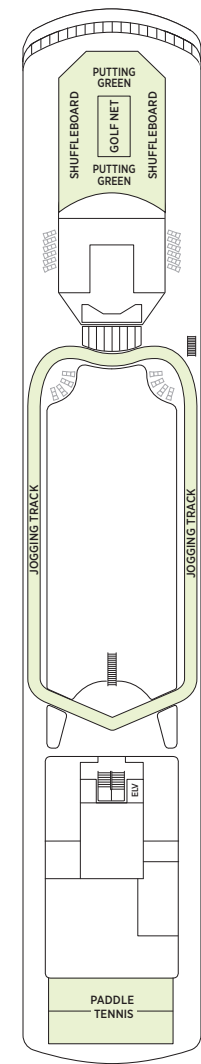

DECK 12

GOLF NET
JOGGING TRACK
PADDLE TENNIS COURT
PUTTING GREEN
SHUFFLEBOARD
SPORTS DECK