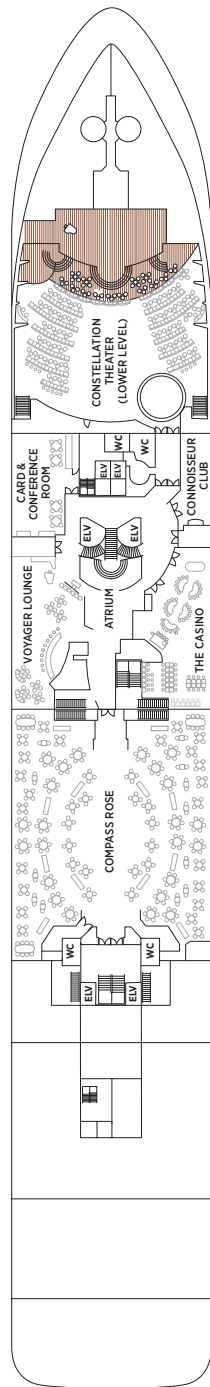

Seven Seas Voyager® DECK PLANS

- + 2-bedroom suite accommodates up to 6 guests (Up to one rollaway bed can be added to most suites, please inquire at time booking)
- ♿ Wheelchair accessible suites 761, 762, 859 and 860 have shower stall instead of bathtub
- Connecting suites
- Convertible sofa bed

- MS MASTER SUITE
- GS GRAND SUITE
- VS VOYAGER SUITE
- SS SEVEN SEAS SUITE
- A PENTHOUSE SUITE
- B PENTHOUSE SUITE
- C PENTHOUSE SUITE
- D CONCIERGE SUITE
- E CONCIERGE SUITE
- F SUPERIOR SUITE
- G DELUXE VERANDA SUITE
- H DELUXE VERANDA SUITE

OVERALL LENGTH... 670 ft.
 BEAM (WIDTH)... 94.5 ft.
 DRAFT... 23 ft.
 SUITES... 349
 GUESTS... 698
 CREW... 455 International
 GUEST DECKS... 9
 GROSS TONNAGE... 42,363
 CRUISING SPEED... 20 Knots
 SHIP'S REGISTRY... Bahamas

DECK 4

CARD & CONFERENCE ROOM
 THE CASINO
 COMPASS ROSE
 CONNOISSEUR CLUB
 CONSTELLATION THEATER (LOWER)
 VOYAGER LOUNGE

DECK 5

BOUTIQUE
 CHARTREUSE
 CLUB.COM
 COFFEE CONNECTION
 CONSTELLATION THEATER (UPPER)
 CRUISE SALES
 DESTINATION SERVICES
 HORIZON LOUNGE
 PRIME 7
 RECEPTION & CONCIERGE