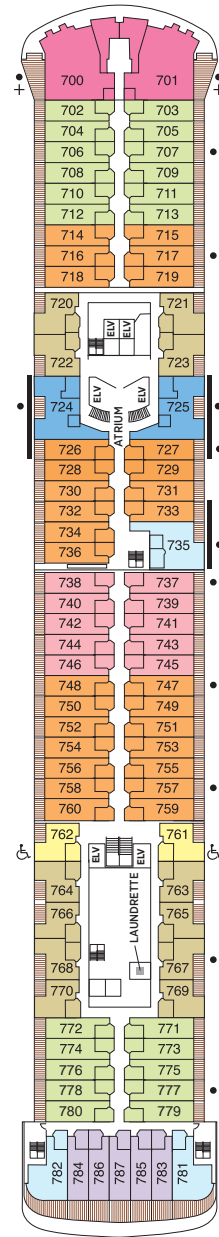

Seven Seas Voyager® DECK PLANS

- + 2-bedroom suite accommodates up to 6 guests (Up to one rollaway bed can be added to most suites, please inquire at time booking)
- ♿ Wheelchair accessible suites 761, 762, 859 and 860 have shower stall instead of bathtub
- Connecting suites
- Convertible sofa bed

- MS MASTER SUITE
- GS GRAND SUITE
- VS VOYAGER SUITE
- SS SEVEN SEAS SUITE
- A PENTHOUSE SUITE
- B PENTHOUSE SUITE
- C PENTHOUSE SUITE
- D CONCIERGE SUITE
- E CONCIERGE SUITE
- F SUPERIOR SUITE
- G DELUXE VERANDA SUITE
- H DELUXE VERANDA SUITE

OVERALL LENGTH... 670 ft.
BEAM (WIDTH)... 94.5 ft.
DRAFT... 23 ft.
SUITES... 349
GUESTS... 698
CREW... 455 International
GUEST DECKS... 9
GROSS TONNAGE... 42,363
CRUISING SPEED... 20 Knots
SHIP'S REGISTRY... Bahamas

CARD & CONFERENCE ROOM
THE CASINO
COMPASS ROSE
CONNOISSEUR CLUB
CONSTELLATION THEATER (LOWER)
VOYAGER LOUNGE

BOUTIQUE
CHARTREUSE
CLUB.COM
COFFEE CONNECTION
CONSTELLATION THEATER (UPPER)
CRUISE SALES
DESTINATION SERVICES
HORIZON LOUNGE
PRIME 7
RECEPTION & CONCIERGE

AEROBICS
BEAUTY SALON
FITNESS CENTER
LIBRARY
SERENE SPA & WELLNESS™

DECK 7

LA VERANDA
OBSERVATION LOUNGE
POOL BAR
POOL DECK
POOL GRILL
ICE CREAM BAR
SETTE MARI

GOLF NET
JOGGING TRACK
PADDLE TENNIS COURT
PUTTING GREEN
SHUFFLEBOARD
SPORTS DECK