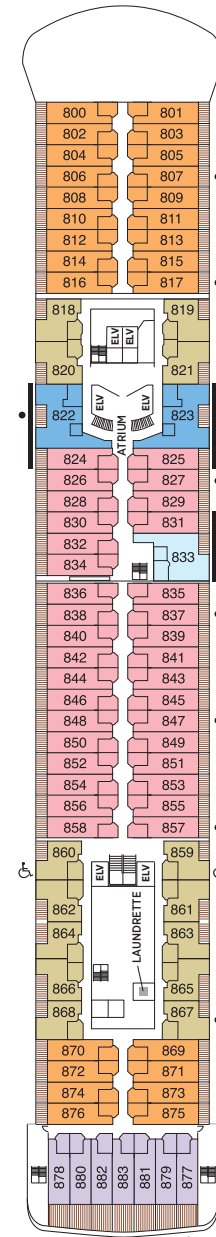

Seven Seas Voyager® DECK PLANS

- + 2-bedroom suite accommodates up to 6 guests (Up to one rollaway bed can be added to most suites, please inquire at time booking)
- ♿ Wheelchair accessible suites 761, 762, 859 and 860 have shower stall instead of bathtub
- Connecting suites
- Convertible sofa bed

- MS MASTER SUITE
- GS GRAND SUITE
- VS VOYAGER SUITE
- SS SEVEN SEAS SUITE
- A PENTHOUSE SUITE
- B PENTHOUSE SUITE
- C PENTHOUSE SUITE
- D CONCIERGE SUITE
- E CONCIERGE SUITE
- F SUPERIOR SUITE
- G DELUXE VERANDA SUITE
- H DELUXE VERANDA SUITE

OVERALL LENGTH... 670 ft.
BEAM (WIDTH)... 94.5 ft.
DRAFT... 23 ft.
SUITES... 349
GUESTS... 698
CREW... 455 International
GUEST DECKS... 9
GROSS TONNAGE... 42,363
CRUISING SPEED... 20 Knots
SHIP'S REGISTRY... Bahamas

CARD & CONFERENCE ROOM
THE CASINO
COMPASS ROSE
CONNOISSEUR CLUB
CONSTELLATION THEATER (LOWER)
VOYAGER LOUNGE

BOUTIQUE
CHARTREUSE
CLUB.COM
COFFEE CONNECTION
CONSTELLATION THEATER (UPPER)
CRUISE SALES
DESTINATION SERVICES
HORIZON LOUNGE
PRIME 7
RECEPTION & CONCIERGE

AEROBICS
BEAUTY SALON
FITNESS CENTER
LIBRARY
SERENE SPA & WELLNESS™

DECK 8

LA VERANDA
OBSERVATION LOUNGE
POOL BAR
POOL DECK
POOL GRILL
ICE CREAM BAR
SETTE MARI

GOLF NET
JOGGING TRACK
PADDLE TENNIS COURT
PUTTING GREEN
SHUFFLEBOARD
SPORTS DECK