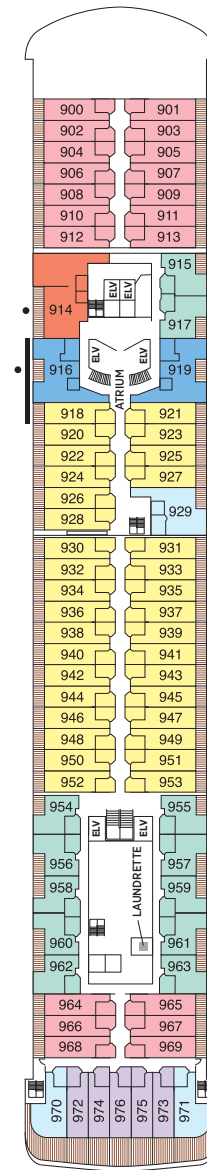

Seven Seas Voyager® DECK PLANS

- + 2-bedroom suite accommodates up to 6 guests (Up to one rollaway bed can be added to most suites, please inquire at time booking)
- ♿ Wheelchair accessible suites 761, 762, 859 and 860 have shower stall instead of bathtub
- Connecting suites
- Convertible sofa bed

- MS MASTER SUITE
- GS GRAND SUITE
- VS VOYAGER SUITE
- SS SEVEN SEAS SUITE
- A PENTHOUSE SUITE
- B PENTHOUSE SUITE
- C PENTHOUSE SUITE
- D CONCIERGE SUITE
- E CONCIERGE SUITE
- F SUPERIOR SUITE
- G DELUXE VERANDA SUITE
- H DELUXE VERANDA SUITE

OVERALL LENGTH... 670 ft.
BEAM (WIDTH)... 94.5 ft.
DRAFT... 23 ft.
SUITES... 349
GUESTS... 698
CREW... 455 International
GUEST DECKS... 9
GROSS TONNAGE... 42,363
CRUISING SPEED... 20 Knots
SHIP'S REGISTRY... Bahamas

CARD & CONFERENCE ROOM
THE CASINO
COMPASS ROSE
CONNOISSEUR CLUB
CONSTELLATION THEATER (LOWER)
VOYAGER LOUNGE

BOUTIQUE
CHARTREUSE
CLUB.COM
COFFEE CONNECTION
CONSTELLATION THEATER (UPPER)
CRUISE SALES
DESTINATION SERVICES
HORIZON LOUNGE
PRIME 7
RECEPTION & CONCIERGE

AEROBICS
BEAUTY SALON
FITNESS CENTER
LIBRARY
SERENE SPA & WELLNESS™

DECK 9

LA VERANDA
OBSERVATION LOUNGE
POOL BAR
POOL DECK
POOL GRILL
ICE CREAM BAR
SETTE MARI

GOLF NET
JOGGING TRACK
PADDLE TENNIS COURT
PUTTING GREEN
SHUFFLEBOARD
SPORTS DECK