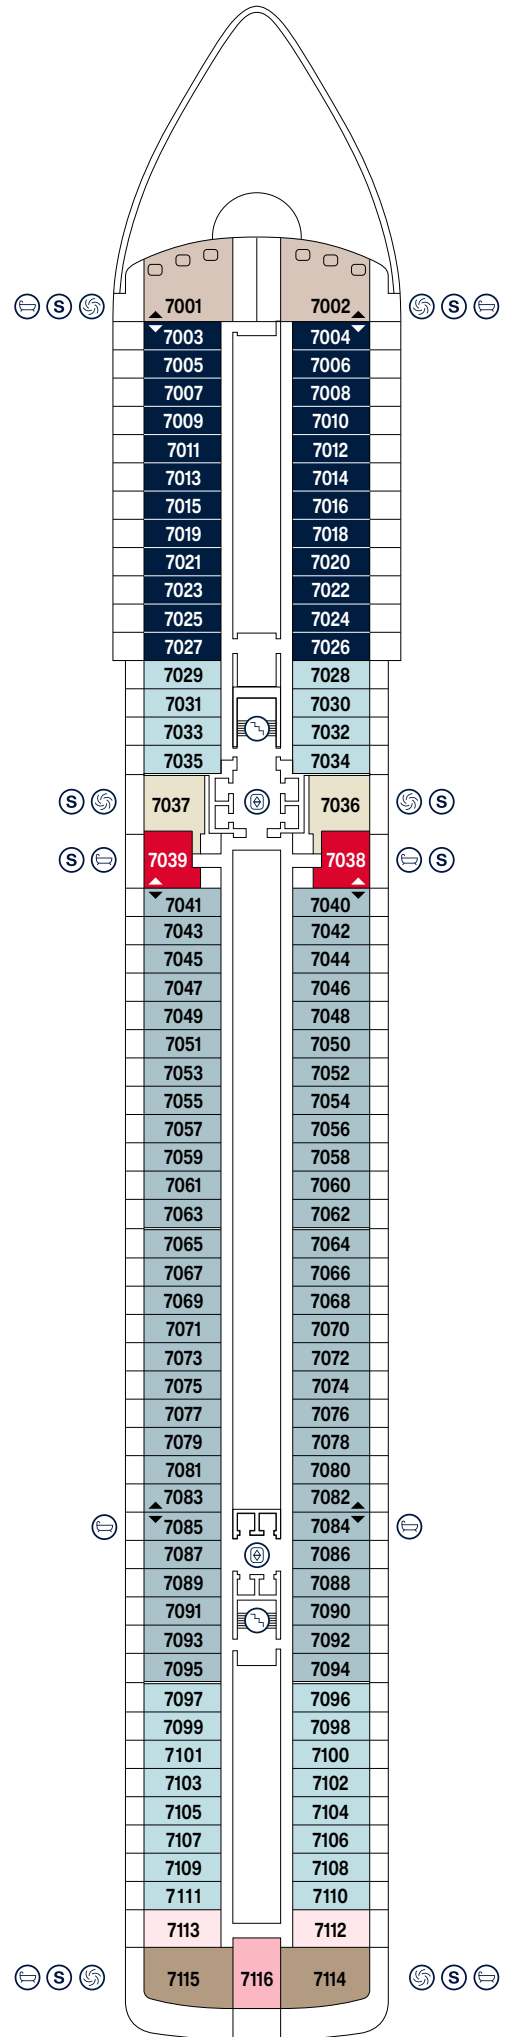

Explora

JOURNEYS

Legend

- OT1 Ocean Terrace Suite
- OT2 Ocean Terrace Suite
- OT3 Ocean Terrace Suite
- OT4 Ocean Terrace Suite
- GT Ocean Grand Terrace Suite

- PH Penthouse
- DP Deluxe Penthouse
- PP Premier Penthouse
- GP Grand Penthouse

- CO Cove Residence
- RR Retreat Residence
- SR Serenity Residence
- CR Cocoon Residence
- OR Owner's Residence

-  PRIVATE WHIRLPOOL
-  DOUBLE SOFA BED
-  GUEST LAUNDRY
-  ACCESSIBLE SUITES
-  BATH
-  LIFT
-  CONNECTING SUITES

DECK 07

Legend

- OT1 Ocean Terrace Suite
- OT2 Ocean Terrace Suite
- OT3 Ocean Terrace Suite
- OT4 Ocean Terrace Suite
- GT Ocean Grand Terrace Suite

- PH Penthouse
- DP Deluxe Penthouse
- PP Premier Penthouse
- GP Grand Penthouse