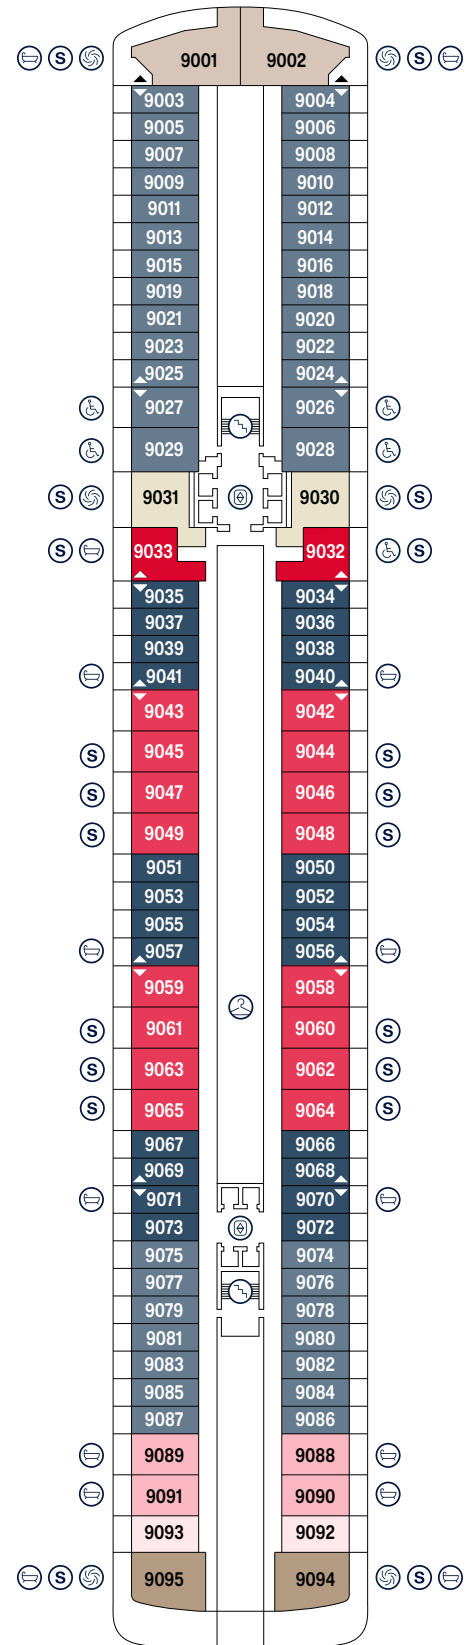

Explora

JOURNEYS

Legend

OT1	Ocean Terrace Suite
OT2	Ocean Terrace Suite
OT3	Ocean Terrace Suite
OT4	Ocean Terrace Suite
GT	Ocean Grand Terrace Suite

PH	Penthouse
DP	Deluxe Penthouse
PP	Premier Penthouse
GP	Grand Penthouse

CO	Cove Residence
RR	Retreat Residence
SR	Serenity Residence
CR	Cocoon Residence
OR	Owner's Residence

	PRIVATE WHIRLPOOL
	DOUBLE SOFA BED
	GUEST LAUNDRY
	ACCESSIBLE SUITES
	BATH
	LIFT
	CONNECTING SUITES