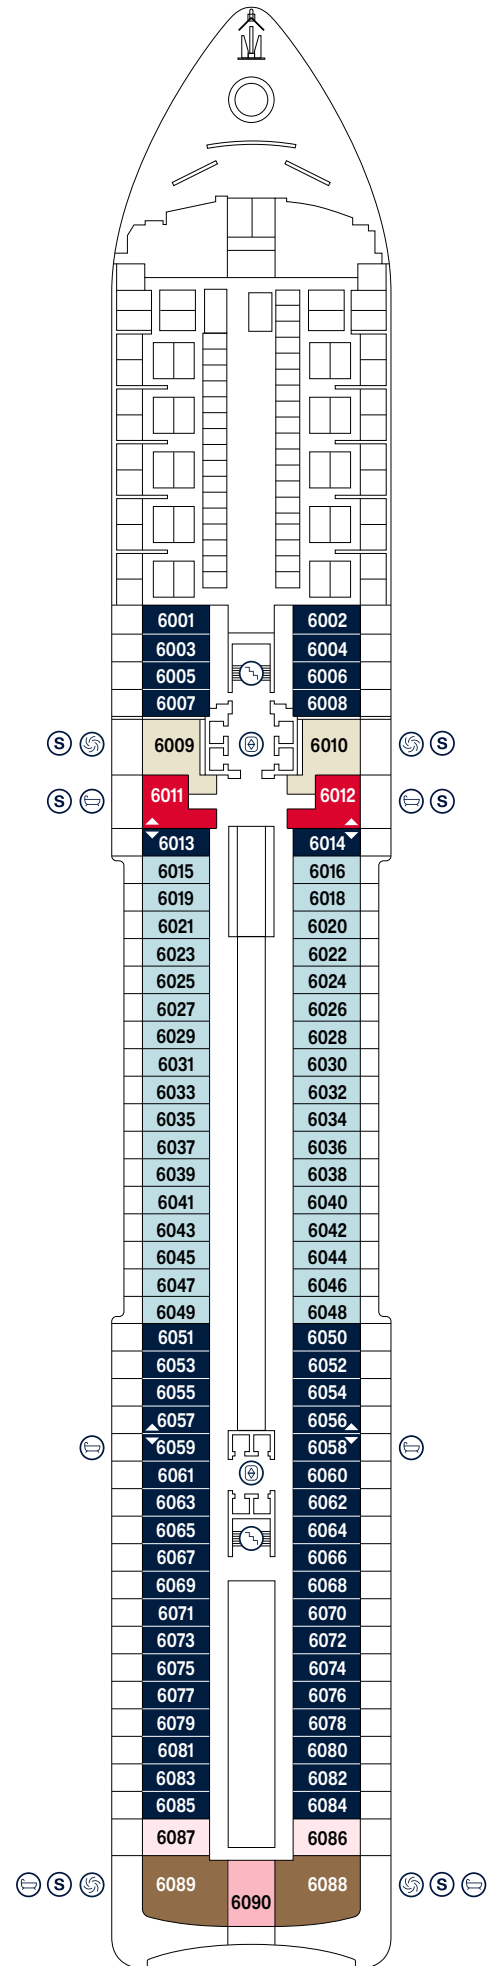

Explora

JOURNEYS

Legend

- OT1 Ocean Terrace Suite
- OT2 Ocean Terrace Suite
- OT3 Ocean Terrace Suite
- OT4 Ocean Terrace Suite
- GT Ocean Grand Terrace Suite

- PH Penthouse
- DP Deluxe Penthouse
- PP Premier Penthouse
- GP Grand Penthouse

- CO Cove Residence
- RR Retreat Residence
- SR Serenity Residence
- CR Cocoon Residence
- OR Owner's Residence

-  PRIVATE WHIRLPOOL
-  DOUBLE SOFA BED
-  GUEST LAUNDRY
-  ACCESSIBLE SUITES
-  BATH
-  LIFT
-  CONNECTING SUITES